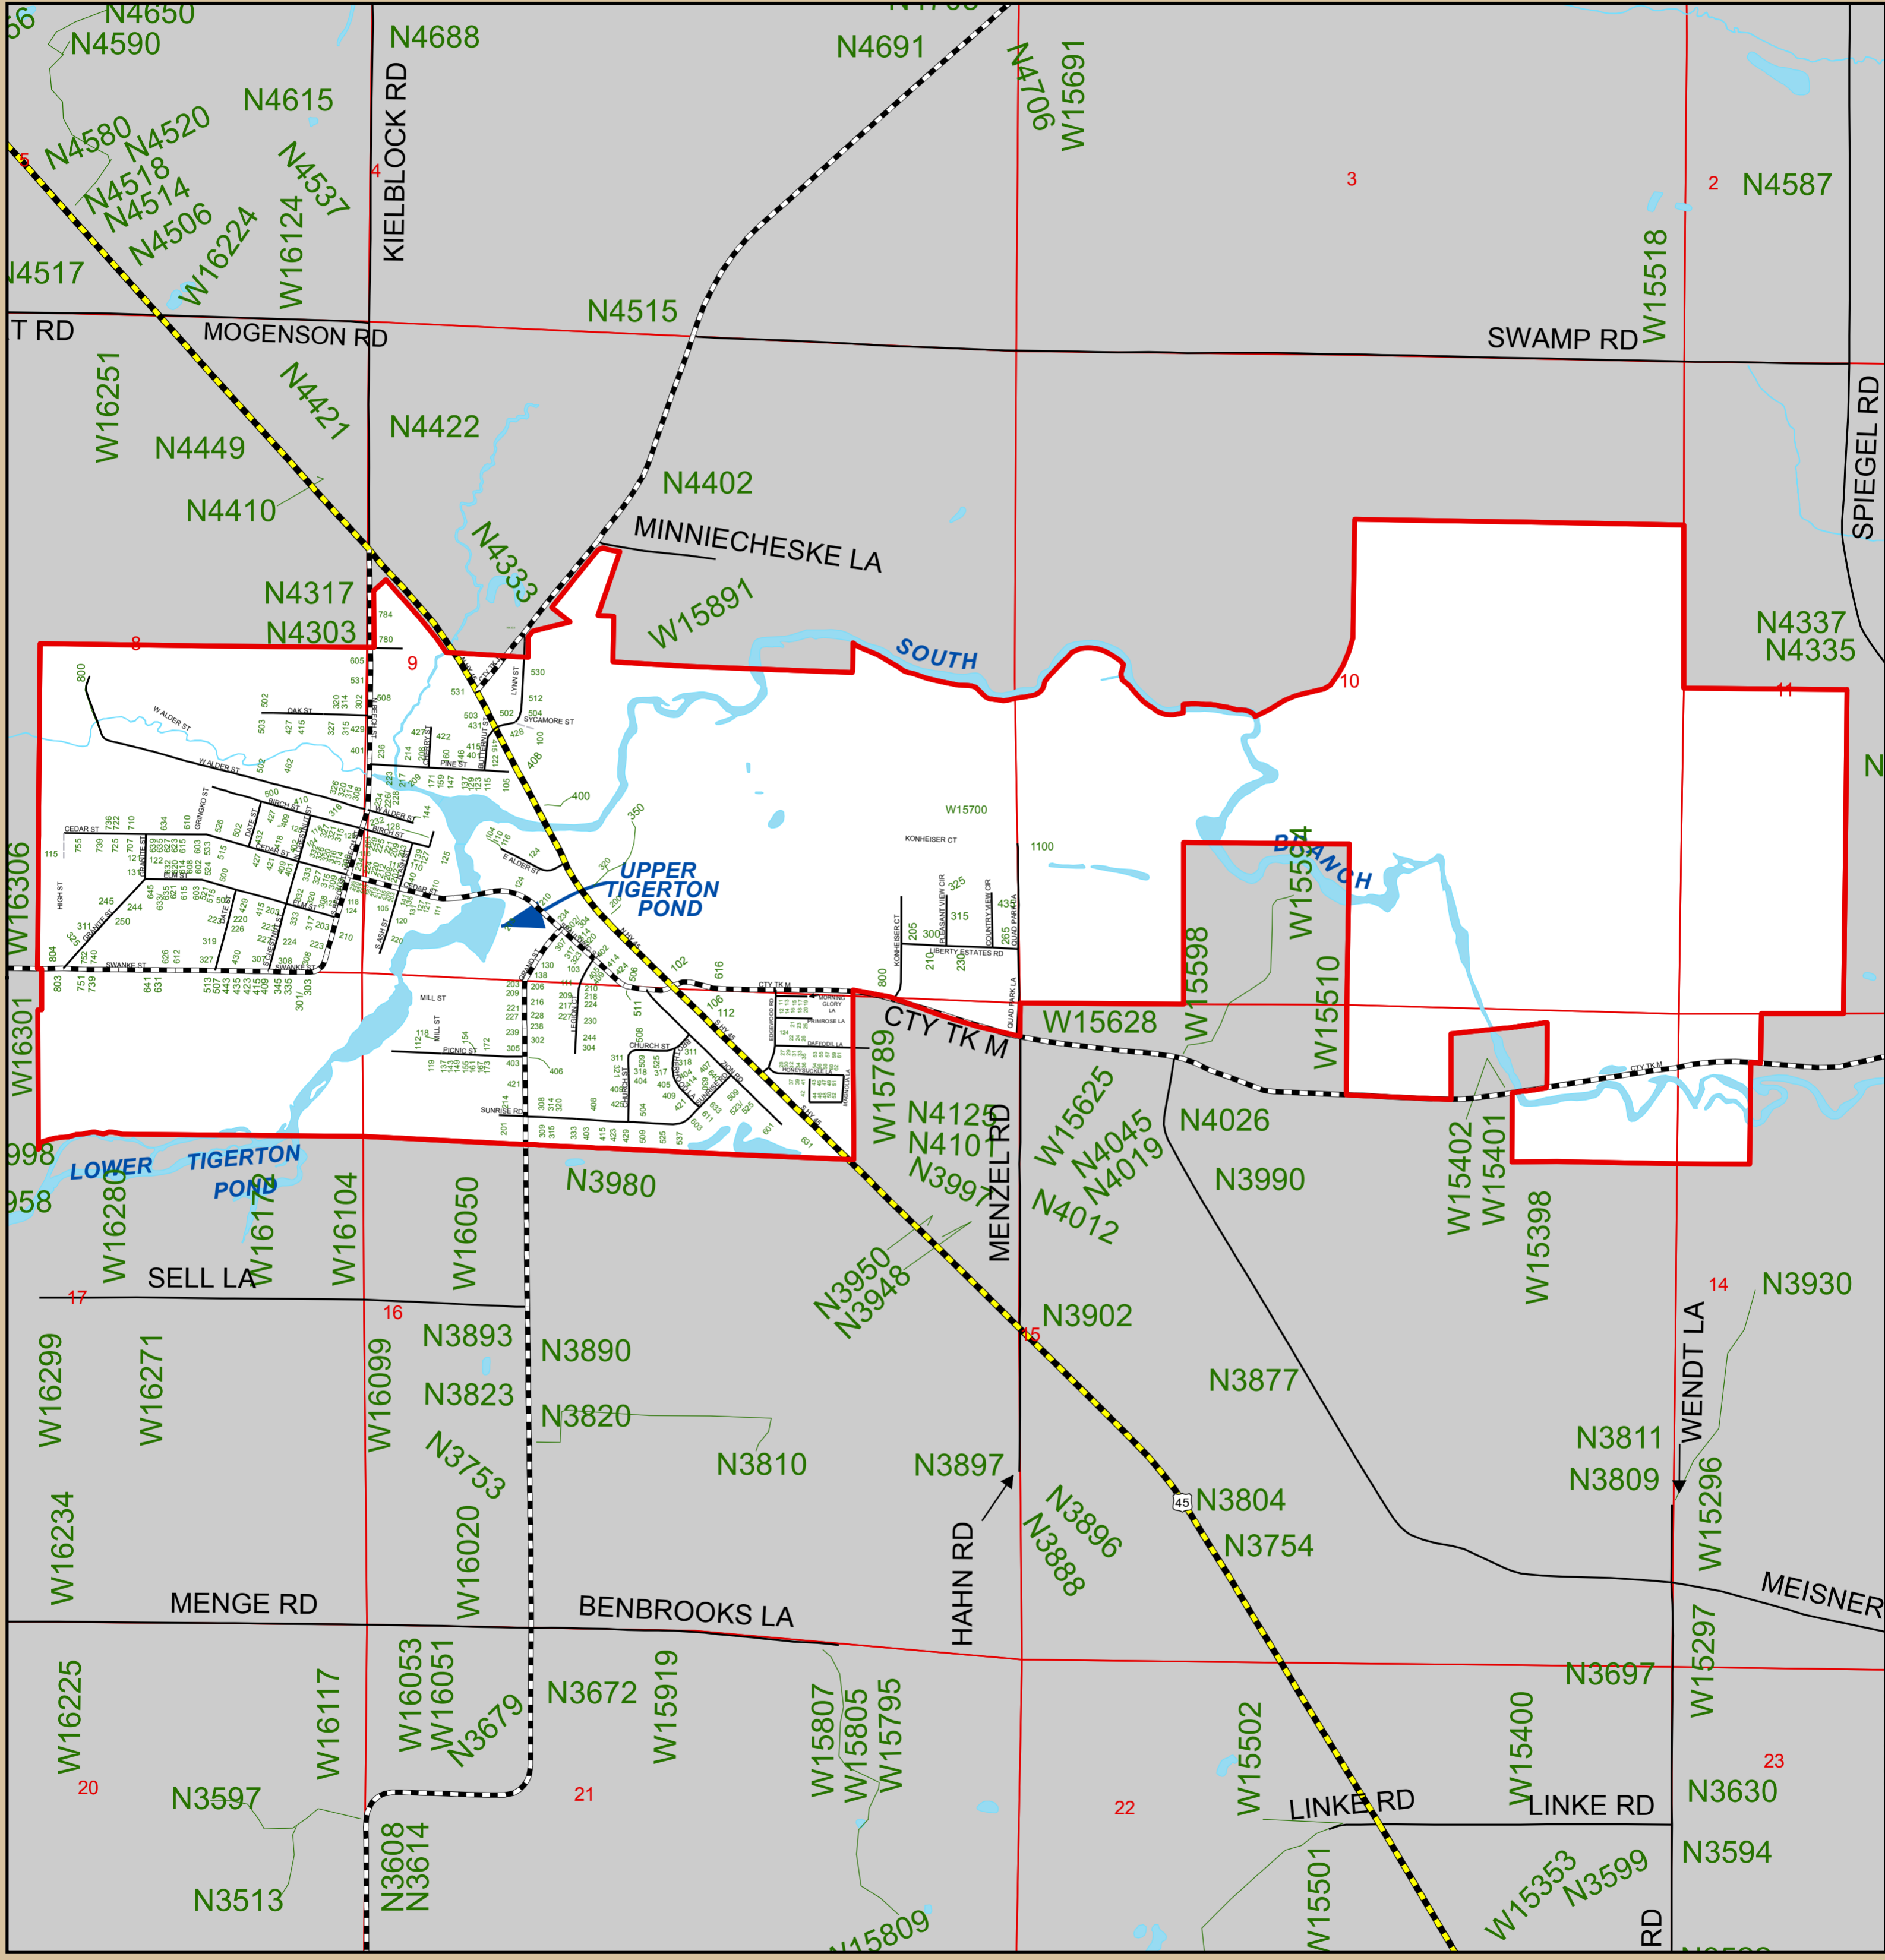

# Village of Tigerton

**Legend**

- Federal/State Highways
- County Highways
- Town/Municipal Roads
- Private Roads
- Railroads
- Waterbodies

W16100

W15700

W15300

Information depicted on this map was interpreted from digital orthophotography and various other land records. An attempt was made to accurately represent the information shown hereon, however, recent changes in the physical and cultural landscape many not be represented. This map is intended for planning and general use only. Please refer to the original source documents for detailed information. If you have any questions or discover any discrepancies on this map, please contact the Shawano County Technology Services Dept. 715-526-4614.

Cartography: Jenna Kerkhoff  
 Shawano County Technology Services  
 Date: 08 April 2014

Village of Tigerton